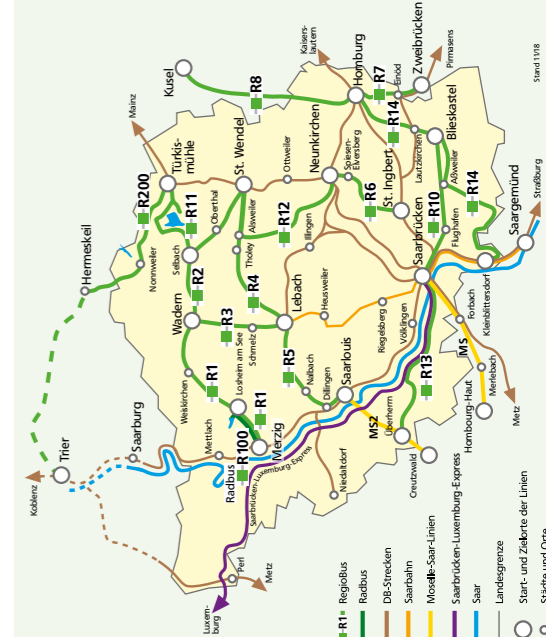

Montag – Freitag. A detailed timetable table showing departure and arrival times for various bus routes (R1-R14) from Wadern to Merzig. Columns represent departure times from 04:25 to 22:12.

Hier fahr' ich App!

www.saarfahrplan.de Jetzt auch als kostenlose App. Includes logos for the App Store and Google Play.

Samstag and Sonn- u. Feiertag. Continuation of the bus timetable for Saturday and public holidays, showing departure times from 06:12 to 23:30.